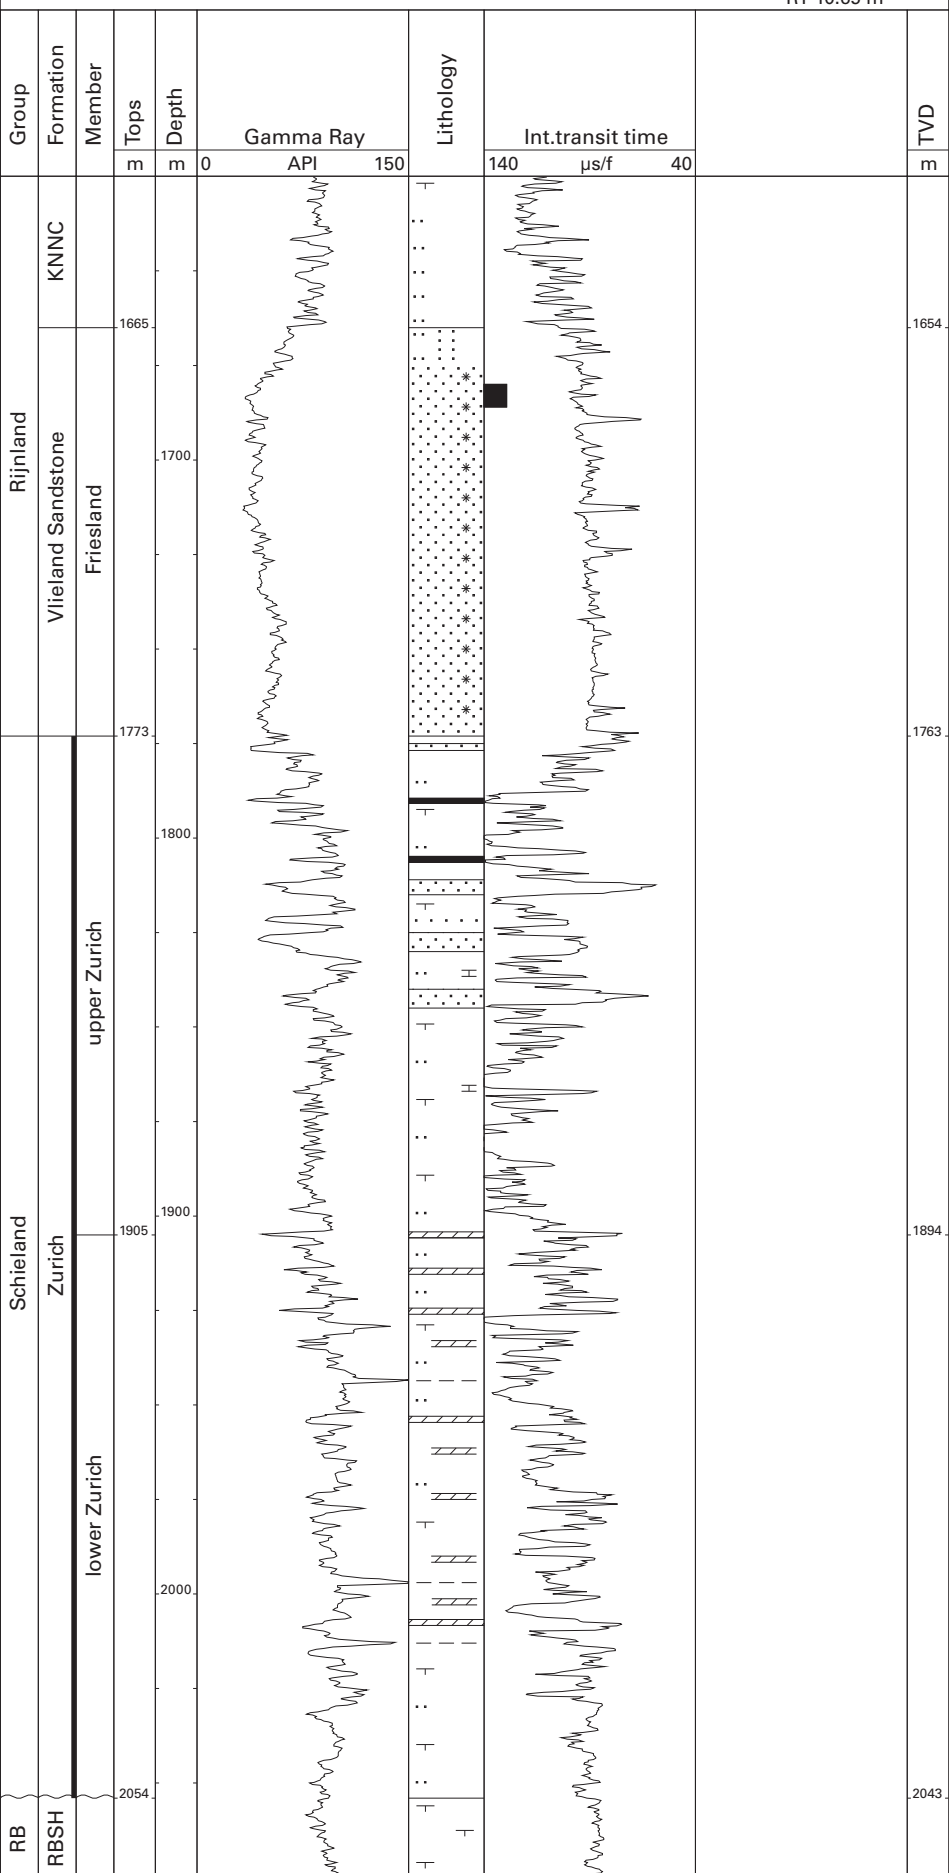

Zurich-Waddenzee-1 (Placid)

53°07'25.70" N
05°20'39.09" E
RT 10.65 m

RB Lower Germanic Trias Gr.
KNNC Vlieland Claystone Fm.
RBSH Lower Buntsandstein Fm.